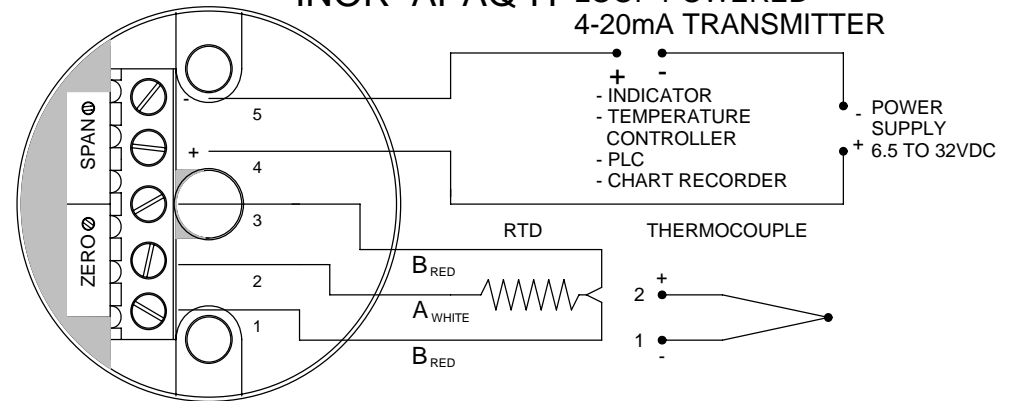

- TYPE K THERMOCOUPLE
- TYPE N THERMOCOUPLE
- TYPE J THERMOCOUPLE
- TYPE T THERMOCOUPLE
- RTD PT100

**INOR APAQ-H LOOP POWERED  
4-20mA TRANSMITTER**

**4-20 mA TRANSMITTER  
NON ISOLATED  
RANGE: (AS SPECIFIED)  
LARGE HIGH FLIP TOP CAST ALUMINIUM HEAD  
C/W SS FITTING**

TITLE		
SIZE : A4	DATE : 19/12/08	<b>DWG NO : SD 012FT</b>
SCALE : NTS	DRAWING BY K.F	<b>REV : 00</b>